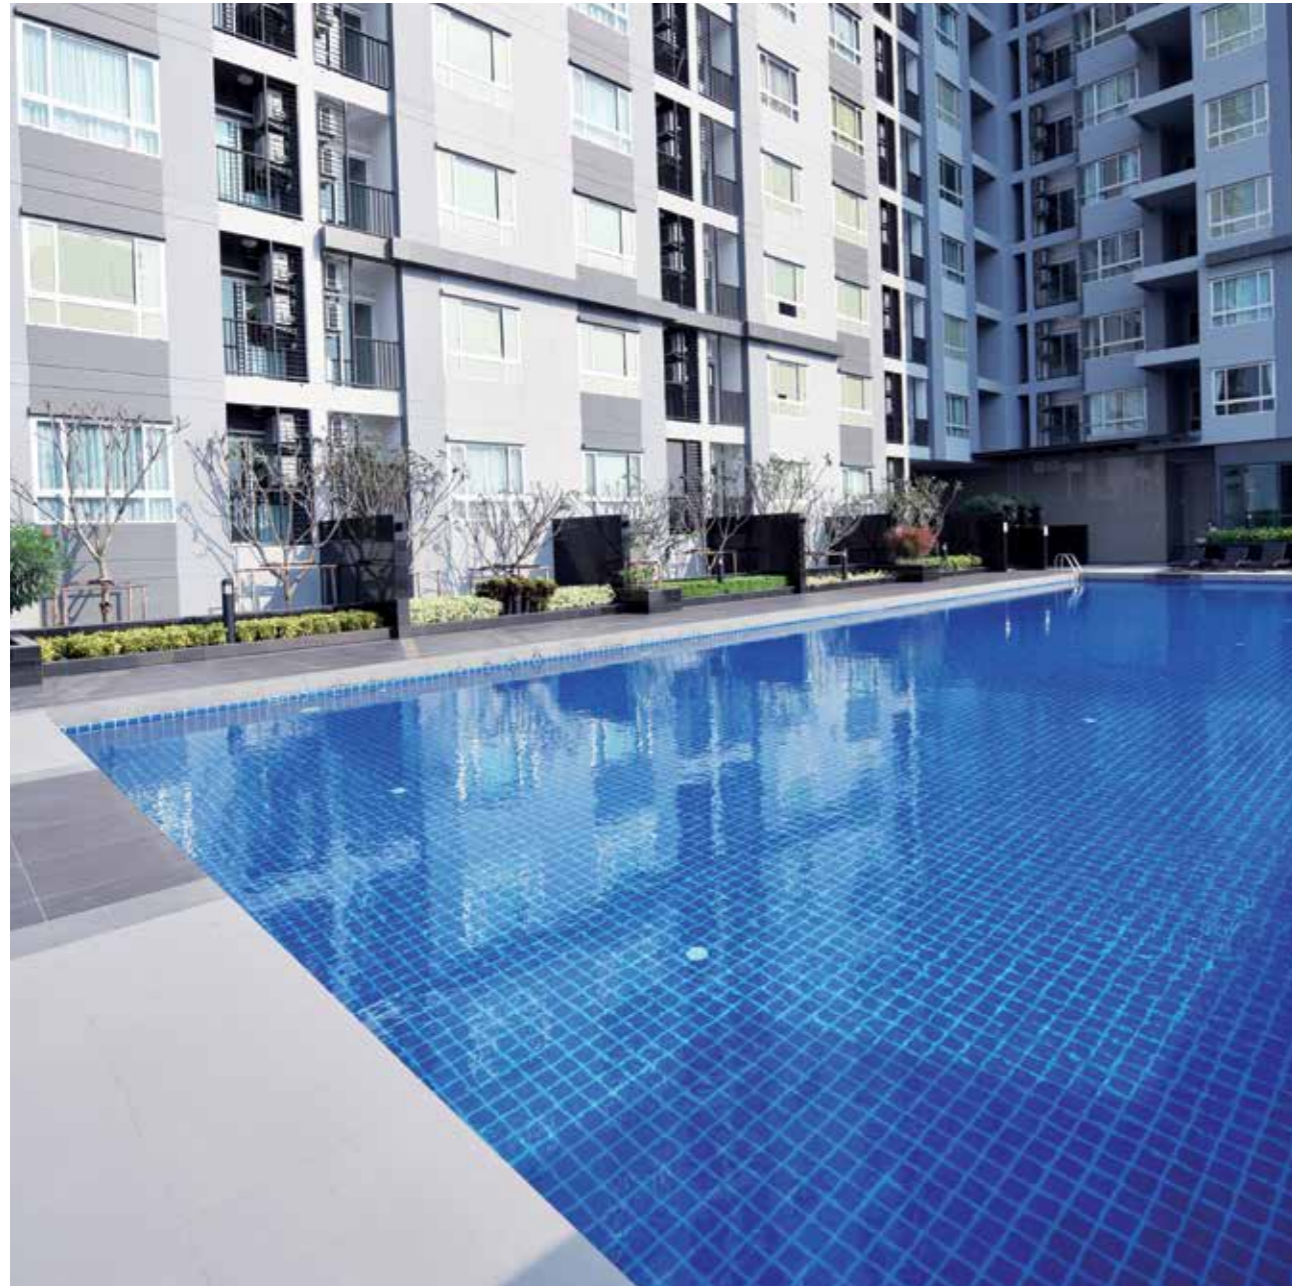

THE PRESIDENT

Blezz swimming pool tiles TGs series called Transparent glazed clay tiles (special edition) for The President Sathorn condominiums project. TGs color of Cyan blue can make the pool like being in the sea. With the unique cracked surface style, when put water it will look so sea crystal shining.

H2O ABAC BANGNA

TG(s) 4x4
Oriental Blue

BLEZZ TG(s) pool tiles created a crystal pool for H2O ABAC BANGNA. The tiles characteristic pigments are shone through the afternoon sunlight as it reflects a ballet of radiant hues in the crisp water.