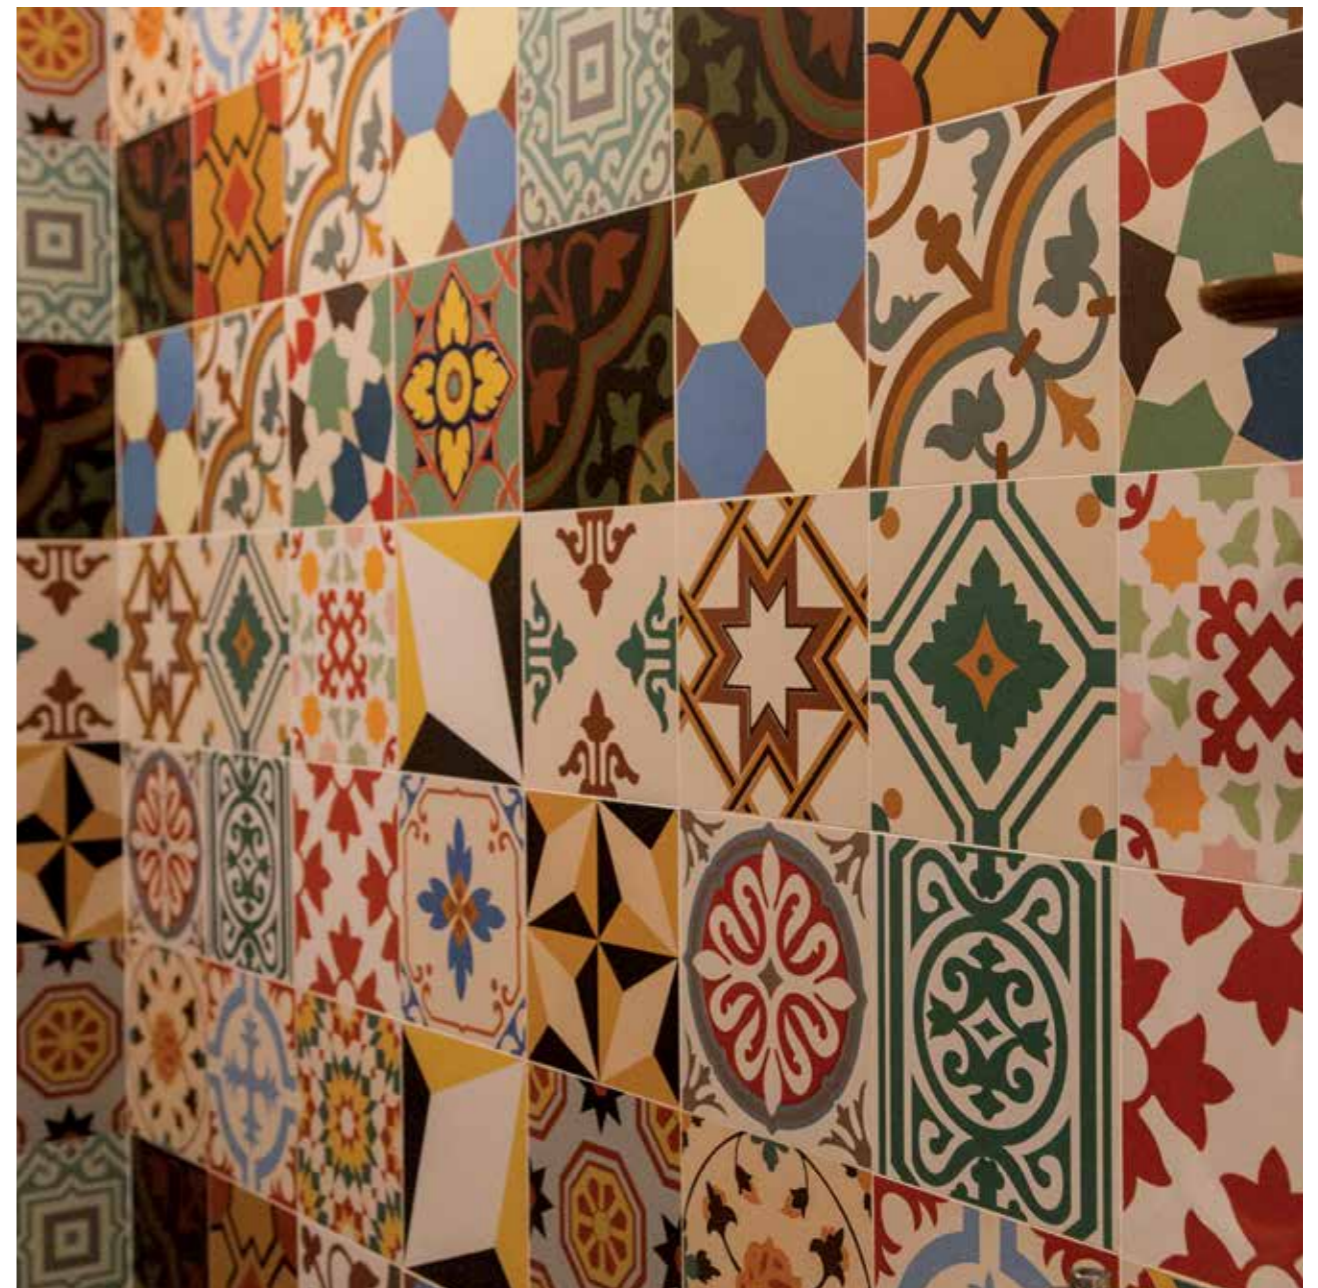

WORKS

CENTRAL BANGNA

The area design and decoration at Central Bangna emphasis on both functions and aesthetics. There is a continuous decoration of its interiors with standard appearance designs and international quality standards materials to always be modern and beautiful.

Treetouch is proud that the modern Thai style design of Blezz Tile can fit seamlessly in the shop's concept, creating unique pastel color, eye-catching visual and adding the beauty and the impression to the place.

SECURE CAFÉ

Granito antique tiles (GA) Mixed all patterns in random

A new coffee shop with a temporary design used our GA- mixed all patterns (one by one pattern), decorates the area so warmly and nicely.

We also can do custom made by your own design to make your shop unique.