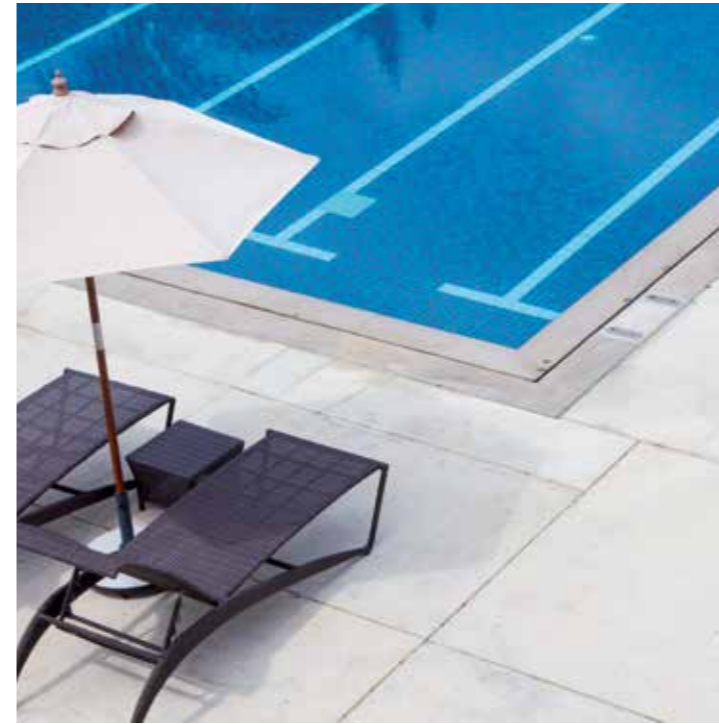

THANA CITY CLUB HOUSE (BANGNA)

4" TG(S) Mixed Colour
2"x2" TG(S) Mixed Colour

With our installation team & 4x4 BLEZZ ,and our customised colour mixed 2"x2" TG(S) series pool tiles, renovations to the pool at Thana City Bangna transformed it to become one of the most attractive areas for people of all ages in the community.