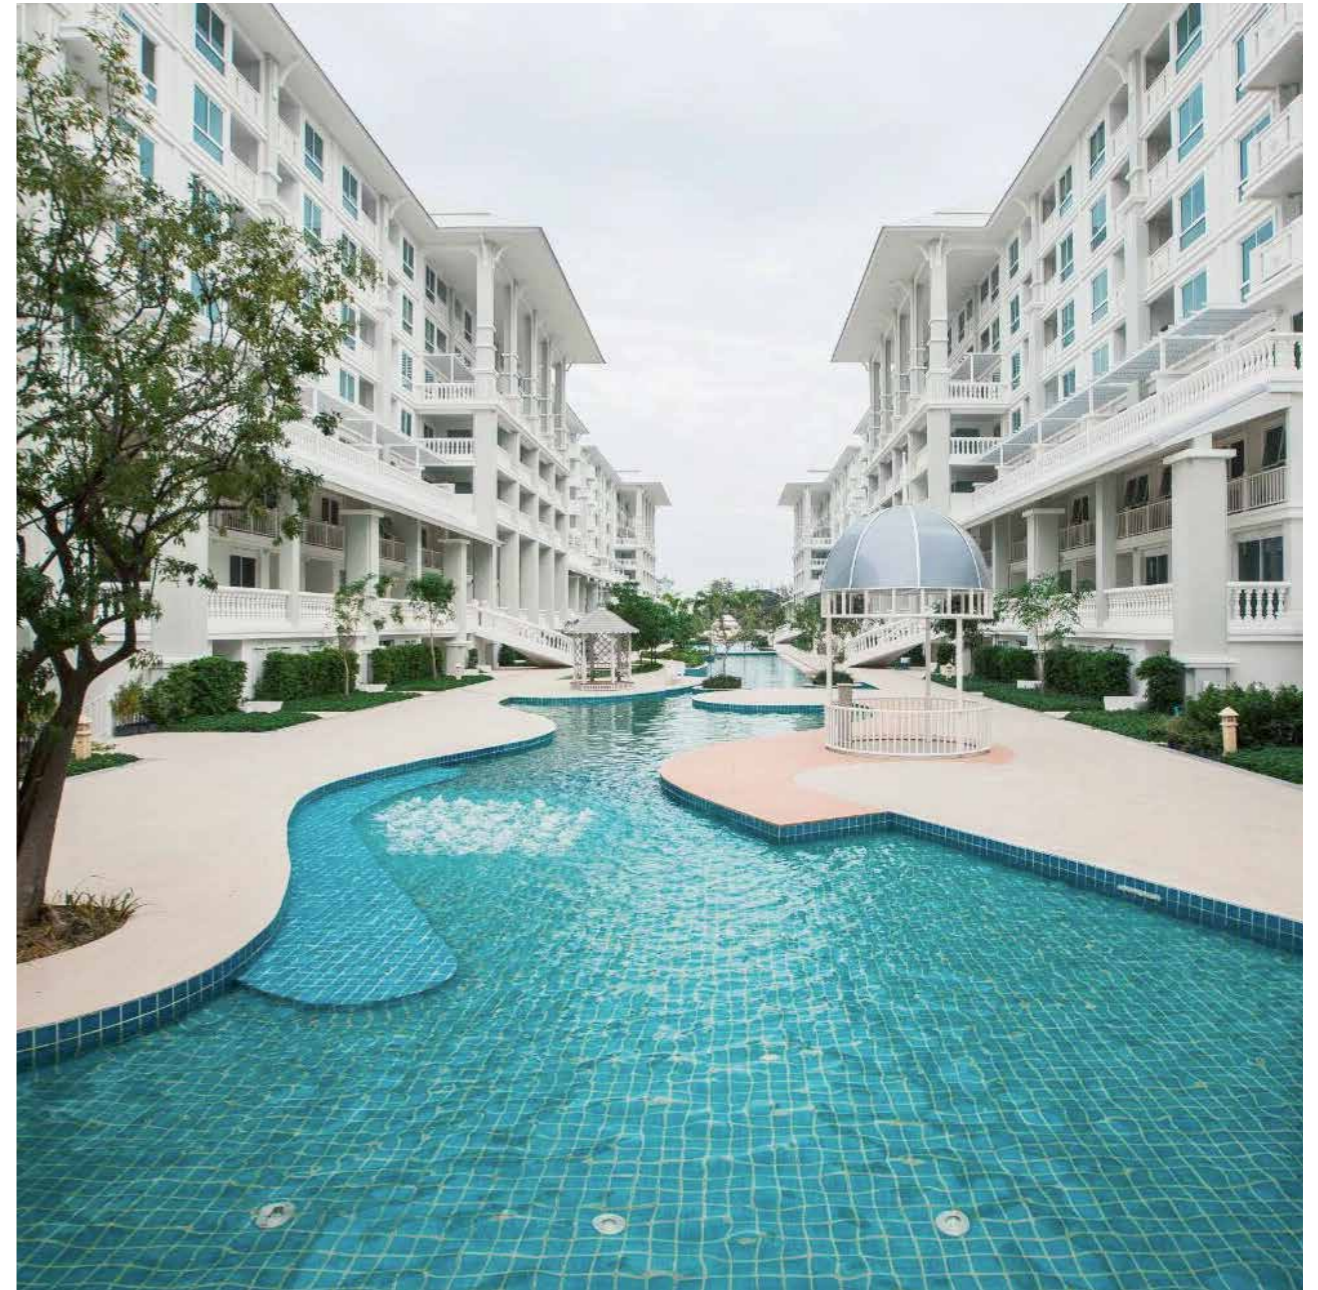

**RUAMJAI HEIGHTS CONDOMINIUM
(SUKHUMVIT 15)**

Another one of our newest condominium on the Sukhumvit road for Blezz swimming pool tiles with our skilled installation team for more than 20 years.

They use our Blezz-TGs mixed color of Crystal blue, Aquarmarine and Indigo blue.