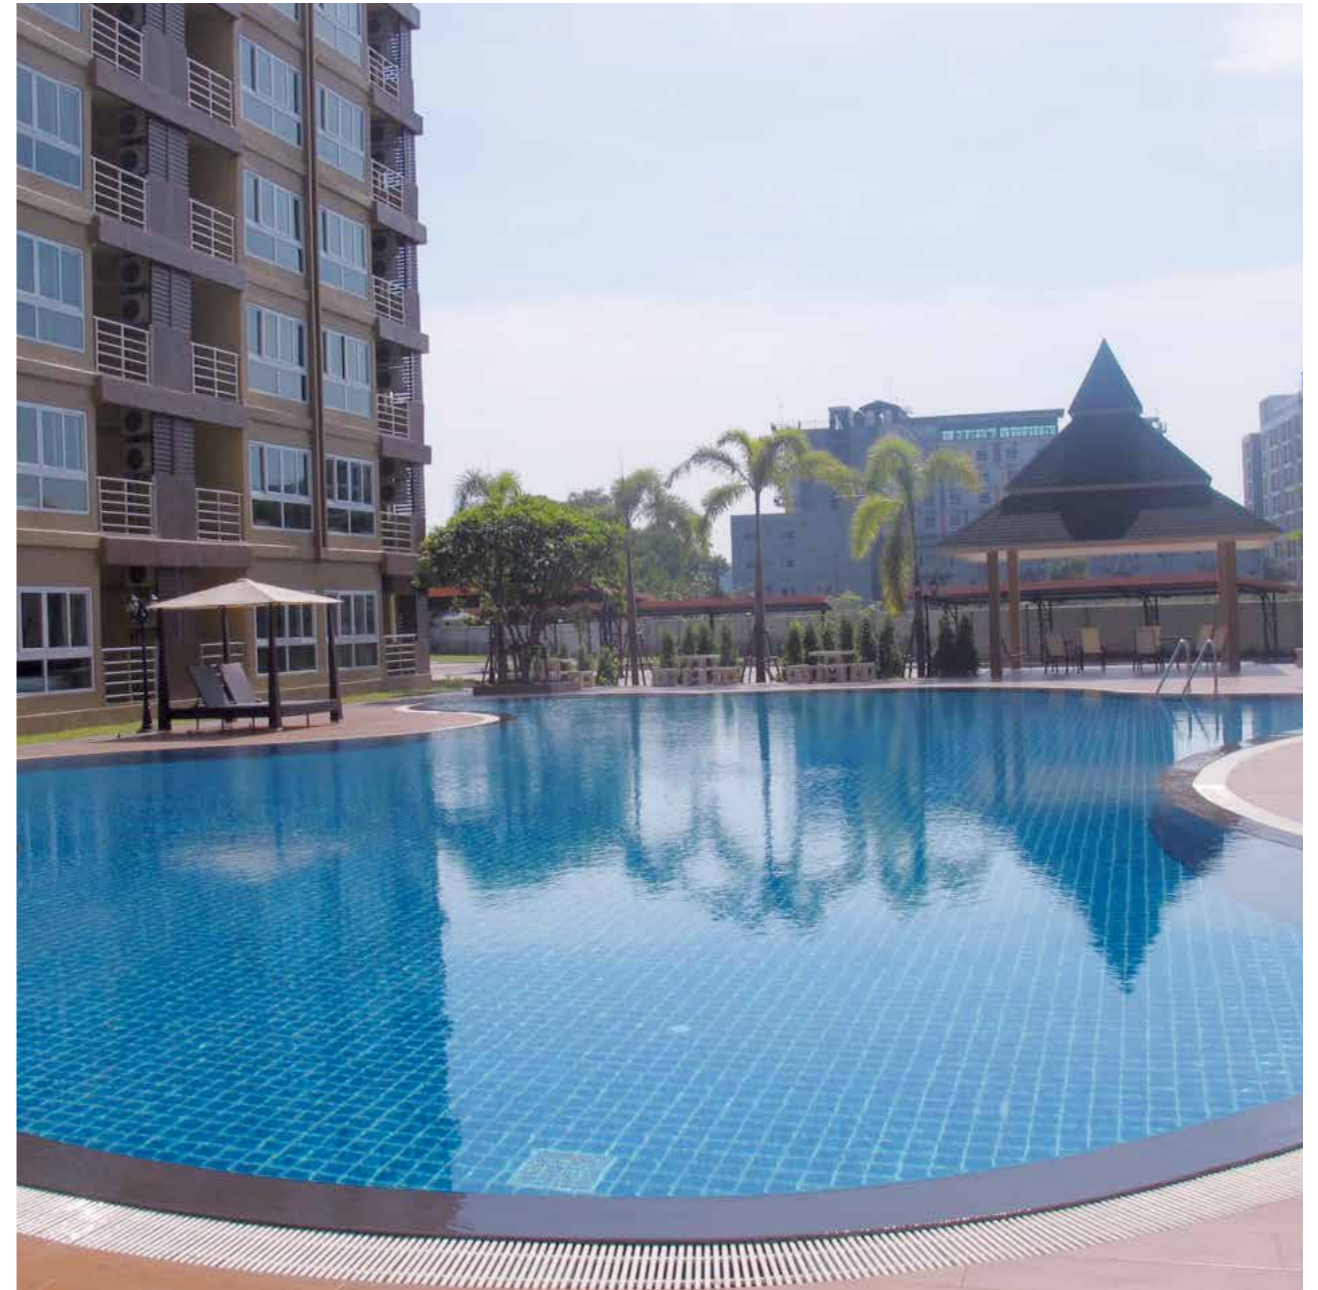

THE PRESIDENT

Blezz swimming pool tiles TGs series called Transparent glazed clay tiles (special edition) for The President Sathorn condominiums project. TGs color of Cyan blue can make the pool like being in the sea. With the unique cracked surface style, when put water it will look so sea crystal shining.

H2O ABAC BANGNA

TG(s) 4x4
Oriental Blue

BLEZZ TG(s) pool tiles created a crystal pool for H2O ABAC BANGNA. The tiles characteristic pigments are shone through the afternoon sunlight as it reflects a ballet of radiant hues in the crisp water.