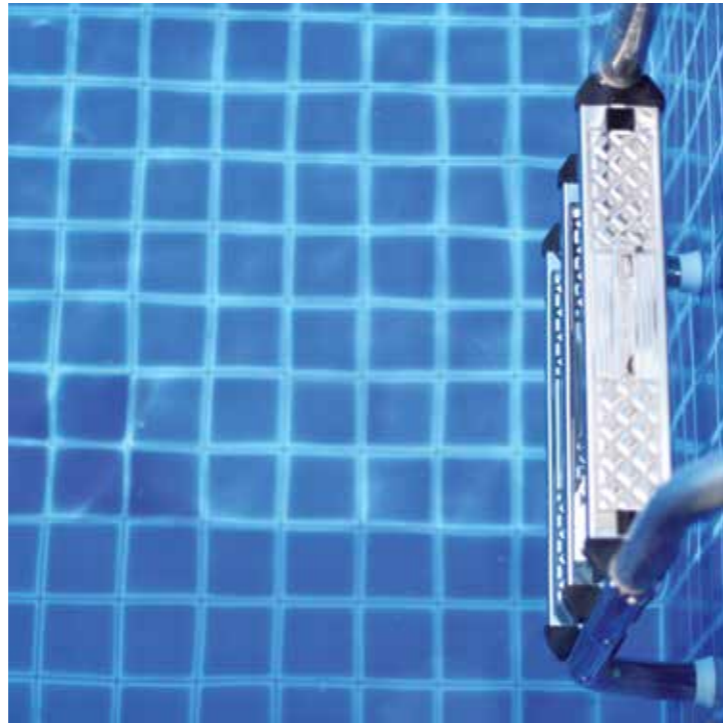

THE PRESIDENT

Blezz swimming pool tiles TGs series called Transparent glazed clay tiles (special edition) for The President Sathorn condominiums project. TGs color of Cyan blue can make the pool like being in the sea. With the unique cracked surface style, when put water it will look so sea crystal shining.

H2O ABAC BANGNA

TG(s) 4x4
Oriental Blue

BLEZZ TG(s) pool tiles created a crystal pool for H2O ABAC BANGNA. The tiles characteristic pigments are shone through the afternoon sunlight as it reflects a ballet of radiant hues in the crisp water.